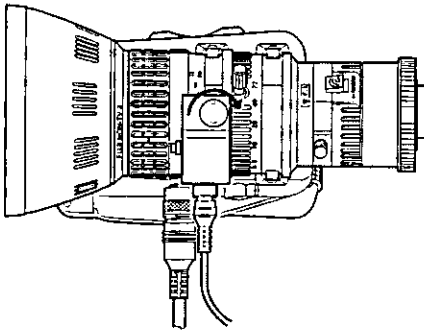

PREFACE

Panasonic lens control kit AW-LK50 is used to remotely control the servo control zoom lens AW-LZ14ST55 (1/3" 14X) from the rear of camera for the studio application.

MAJOR OPERATING CONTROLS AND THEIR FUNCTIONS

INSTALLATION

- A tripod having double panning arms should be used for the AW-LK50.

- ① Unscrew the cap for zoom control connector on the zoom lens and connect the zoom control connector.

- ② Install the gear box on the lens and connect the flexible cable to the gear box and the focus controller.