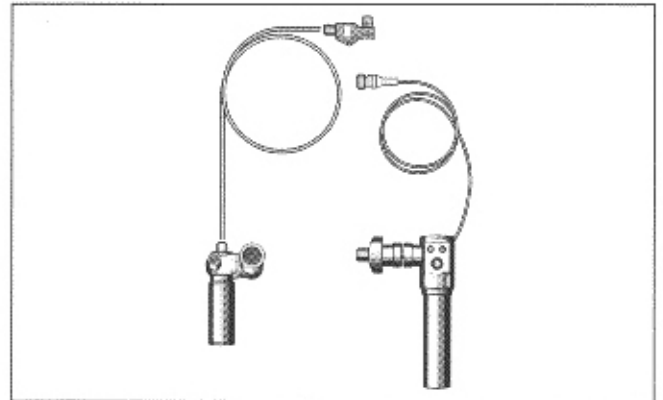

Operating Instructions

Before attempting to connect or operate this product, please read these instructions carefully and save this manual for future use.

Panasonic®
Lens Control Kit for AW-LZ14ST55
Model No. **AW-LK50**

PREFACE

Panasonic lens control kit AW-LK50 is used to remotely control the servo control zoom lens AW-LZ14ST55 (1/3" 14X) from the rear of camera for the studio application.

MAJOR OPERATING CONTROLS AND THEIR FUNCTIONS

INSTALLATION

- A tripod having double panning arms should be used for the AW-LK50.

- ① Unscrew the cap for zoom control connector on the zoom lens and connect the zoom control connector.

- ② Install the gear box on the lens and connect the flexible cable to the gear box and the focus controller.