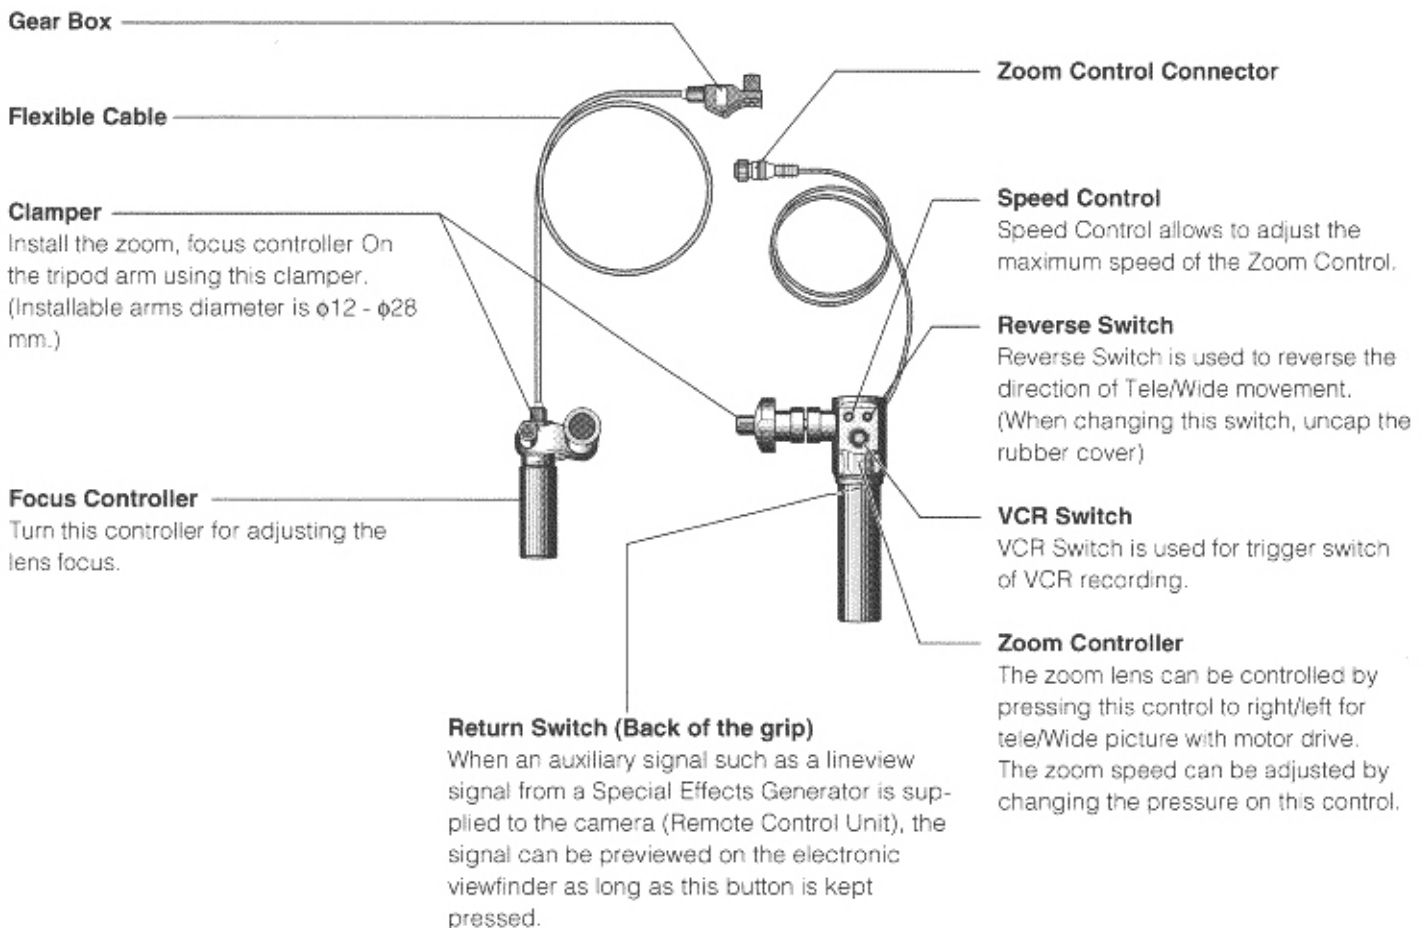

Operating Instructions

Before attempting to connect or operate this product, please read these instructions carefully and save this manual for future use.

Panasonic®
Lens Control Kit for AW-LZ14ST55
Model No. **AW-LK50**

PREFACE

Panasonic lens control kit AW-LK50 is used to remotely control the servo control zoom lens AW-LZ14ST55 (1/3" 14X) from the rear of camera for the studio application.

MAJOR OPERATING CONTROLS AND THEIR FUNCTIONS

INSTALLATION

- A tripod having double panning arms should be used for the AW-LK50.

- ① Unscrew the cap for zoom control connector on the zoom lens and connect the zoom control connector.

- ② Install the gear box on the lens and connect the flexible cable to the gear box and the focus controller.

- ③ Install the zoom controller on the right tripod arm and the focus controller on the left tripod arm.

Panasonic

PANASONIC BROADCAST & TELEVISION SYSTEMS COMPANY
DIVISION OF MATSUSHITA ELECTRIC CORPORATION OF AMERICA