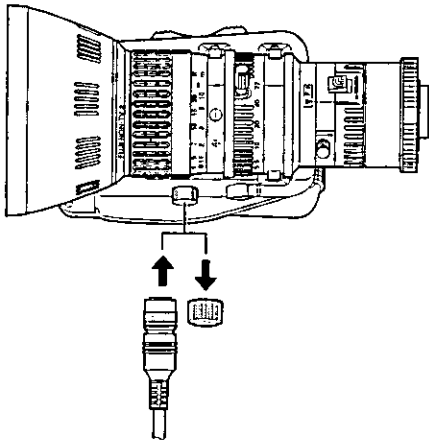

PREFACE

Panasonic lens control kit AW-LK50 is used to remotely control the servo control zoom lens AW-LZ14ST55 (1/3" 14X) from the rear of camera for the studio application.

MAJOR OPERATING CONTROLS AND THEIR FUNCTIONS

INSTALLATION

- A tripod having double panning arms should be used for the AW-LK50.

- ① Unscrew the cap for zoom control connector on the zoom lens and connect the zoom control connector.

- ② Install the gear box on the lens and connect the flexible cable to the gear box and the focus controller.