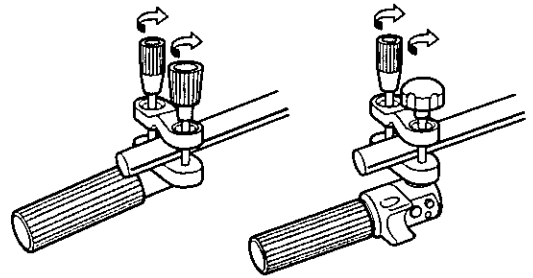

INSTALLATION

- A tripod having double panning arms should be used for the AW-LK50.

- ① Unscrew the cap for zoom control connector on the zoom lens and connect the zoom control connector.

- ② Install the gear box on the lens and connect the flexible cable to the gear box and the focus controller.

- ③ Install the zoom controller on the right tripod arm and the focus controller on the left tripod arm.

Panasonic

PANASONIC BROADCAST & TELEVISION SYSTEMS COMPANY
DIVISION OF MATSUSHITA ELECTRIC CORPORATION OF AMERICA